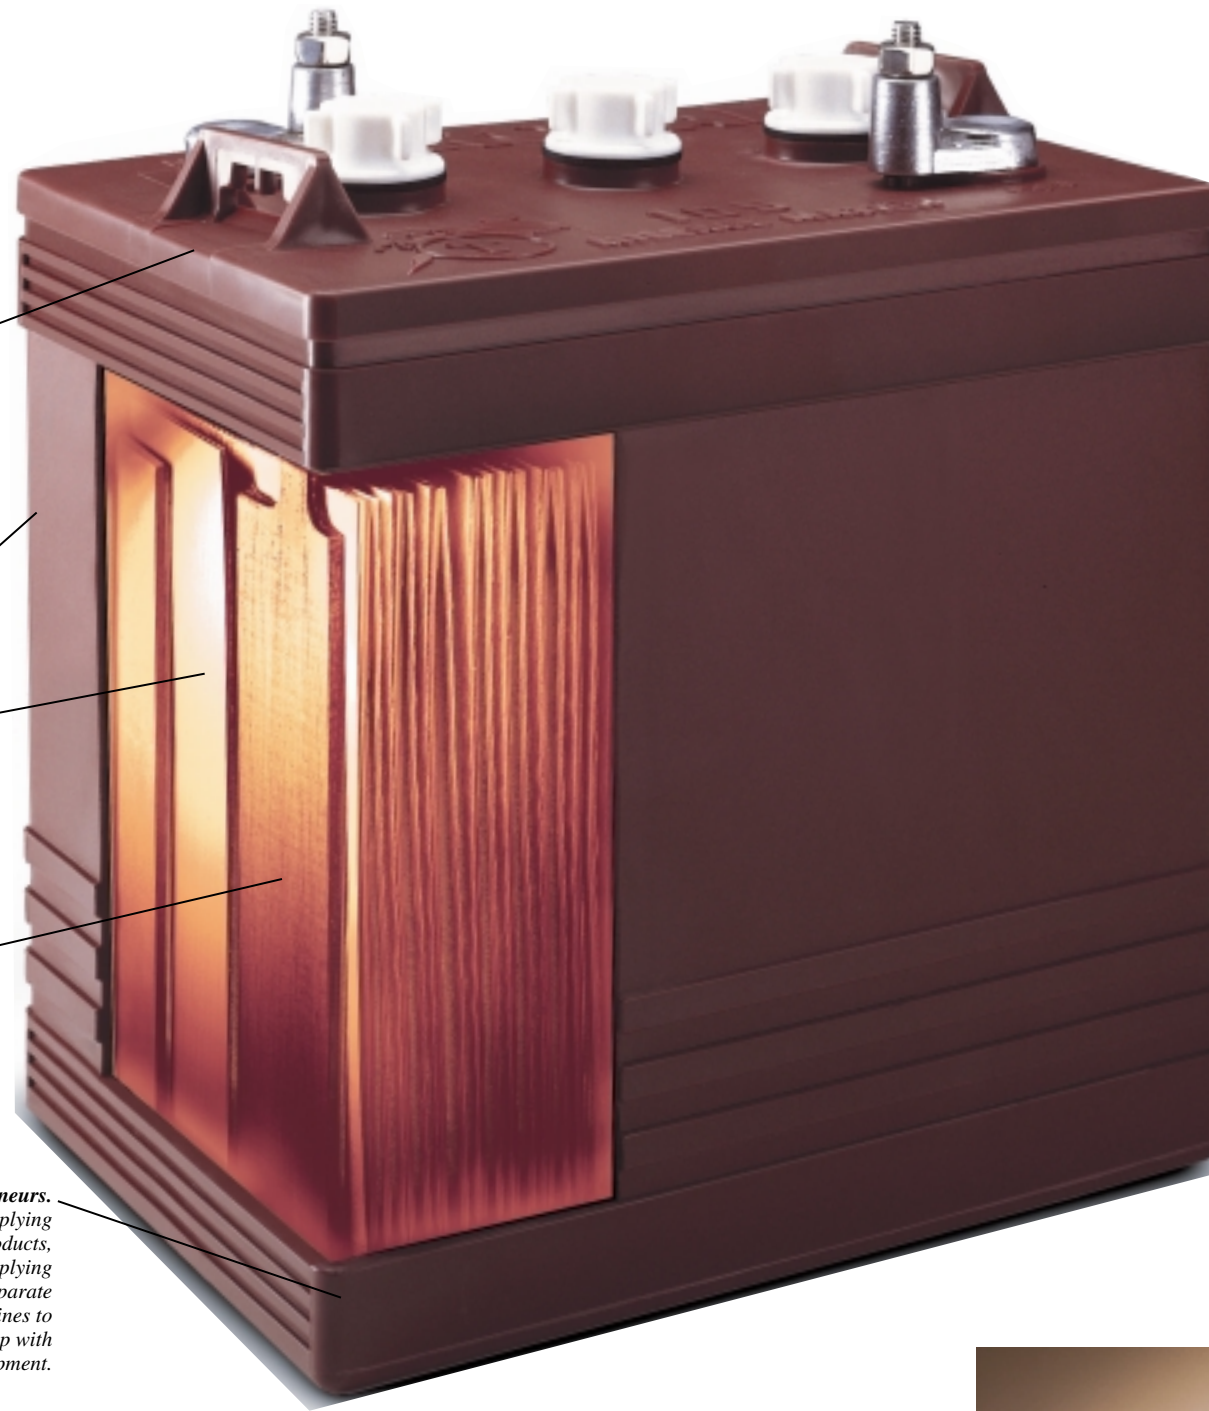

Ask for Trojan by name. Or by color. Our batteries are always easy to find. For the nearest Trojan Master Distributor, call 800-423-6569. Or visit us on the web at www.trojanbattery.com.

#1 since '52.
We applied deep cycle technology to the first electric golf car in 1952 and have been #1 in golf car batteries ever since. Trojan is #1 with original equipment manufacturers and we're committed to stay that way.

The Trojan T-105.
It's been called the most versatile battery ever made. (Judging from the sales charts, you won't get any argument from us.)

Our proprietary Maxguard™ Advanced Design Separator.
Provides superior electrolyte distribution. Reduces positive shedding. Requires less maintenance. Result? Better value batteries that last longer.

Pasting the competition.
Our exclusive Alpha Plus™ paste formula increases battery life by creating a stronger and more conductive active material structure.

Calling all entrepreneurs.
While entrepreneurs are supplying the imagination for new products, our deep cycle batteries are supplying the power. We maintain a separate R&D facility, staff and phone lines to answer questions and help with your product development.

BIG IDEA, SMALL WORLD.

From an entrepreneurial company started by two brothers-in-law, Trojan Battery Company has grown into a global force. Our batteries work on construction sites, golf courses and everything in between.